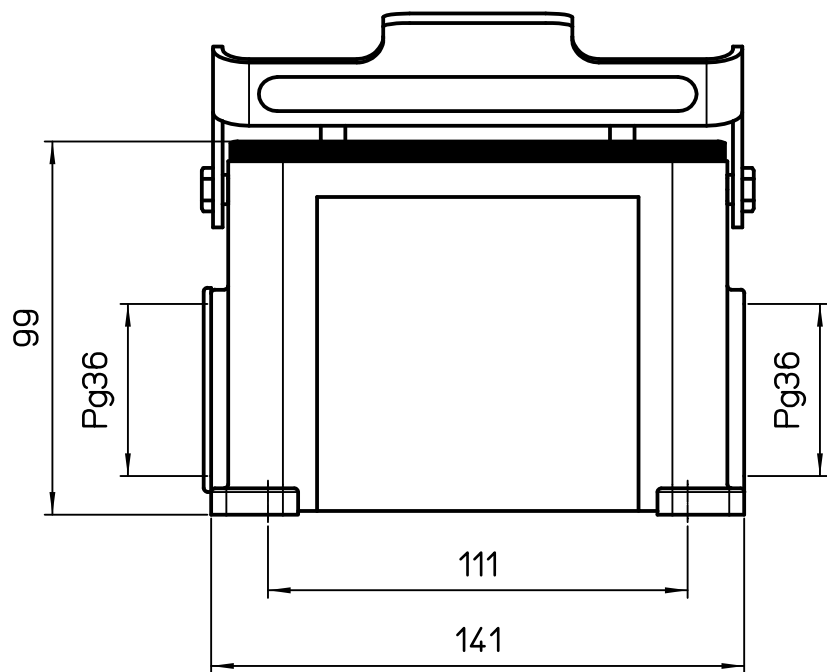

1

2

3

REV.	DATE	SIGNATURE		
Dimensions in mm		Simplified representation with dimensions without tolerance		
Original Size A4		CHP 48 L		Scale 1:2
Date 30/06/21		Surface mounting housing, 1 lever, Pg36		
Sign. S. Diasparra				