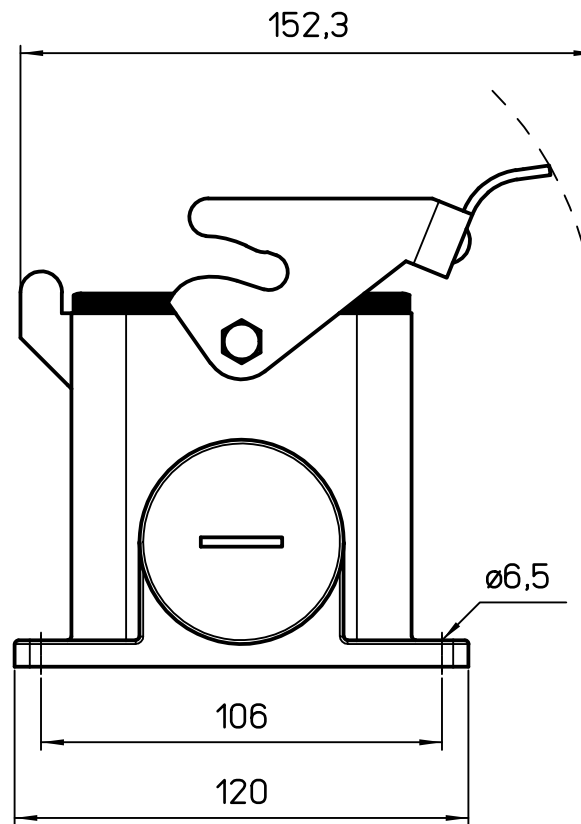

1

2

3

REV.	DATE	SIGNATURE		
Dimensions in mm		Simplified representation with dimensions without tolerance		
Original Size A4		CHP 48 L		Scale 1:2
Date 30/06/21		Surface mounting housing, 1 lever, Pg36		
Sign. S. Diasparra				